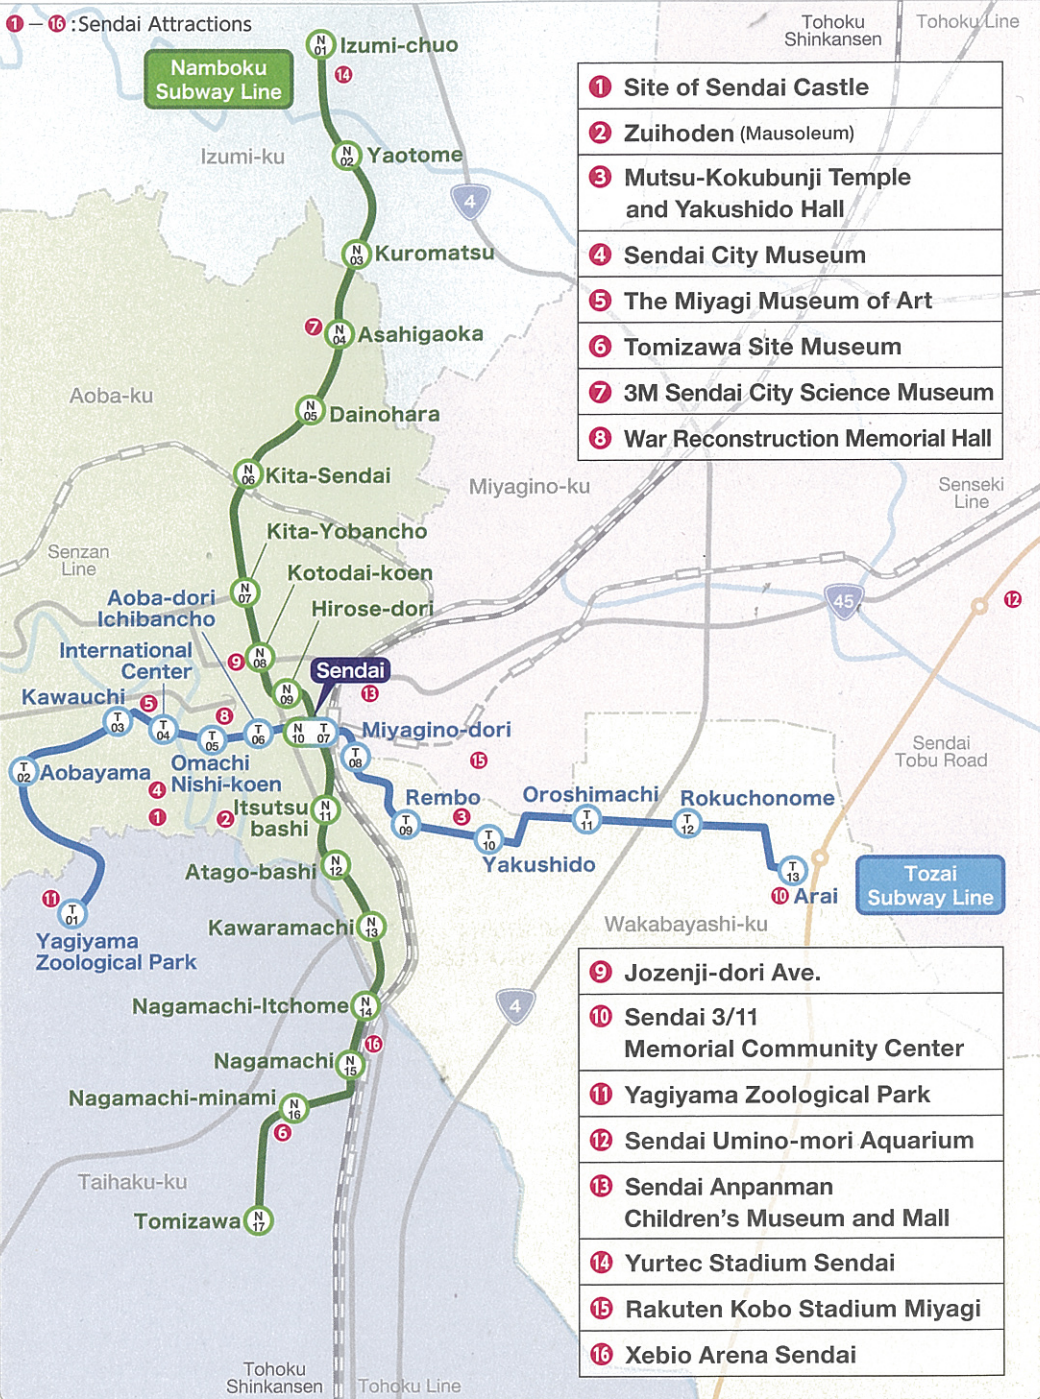

# Subway Lines and Attractions Map

① - ⑩ : Sendai Attractions

- |   |   |
|---|---|
| ① | Site of Sendai Castle                     |
| ② | Zuihoden (Mausoleum)                      |
| ③ | Mutsu-Kokubunji Temple and Yakushido Hall |
| ④ | Sendai City Museum                        |
| ⑤ | The Miyagi Museum of Art                  |
| ⑥ | Tomizawa Site Museum                      |
| ⑦ | 3M Sendai City Science Museum             |
| ⑧ | War Reconstruction Memorial Hall          |

- |   |  |
|---|--|
| ⑨ | Jozenji-dori Ave.                          |
| ⑩ | Sendai 3/11 Memorial Community Center      |
| ⑪ | Yagiyama Zoological Park                   |
| ⑫ | Sendai Umino-mori Aquarium                 |
| ⑬ | Sendai Anpanman Children's Museum and Mall |
| ⑭ | Yurtec Stadium Sendai                      |
| ⑮ | Rakuten Kobo Stadium Miyagi                |
| ⑯ | Xebio Arena Sendai                         |